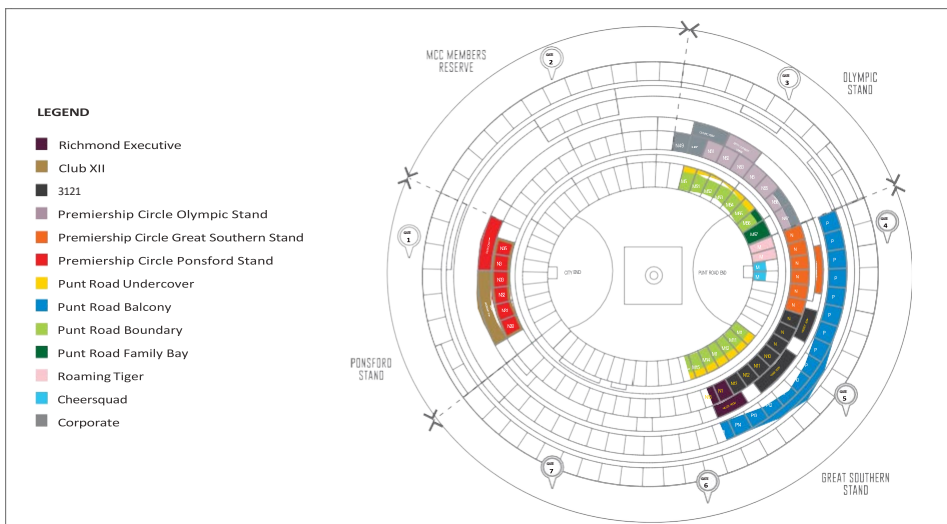

Former Players and Officials Membership Options

BASE Membership - FREE

Inclusions:

- Invitation to all events with a discounted rate
- Access to the Newsletter
- Exclusive Former Players and Officials Item

SUPPORT MEMBERSHIP - $30

Inclusions:

- Access to purchase Level 2 walk-up seating for you and guests at a discounted cost, on a week by week basis including access to the Harrison Room to meet with other Former Players and Officials (Selected Matches)
- Commemorative Membership Card
- Invitation to all events with a discounted rate
- Access to the Newsletter

Current RFC Members and RFC Life Members can access the room and further ticketing in this area by purchasing this membership also. Please select the specific option for this if applies.

FULL ACCESS Membership - $235

Inclusions:

- General Admission Home and Away Membership
- Access to Level 2 walk-up seating for you and opportunities to purchase guest passes at a discounted cost, on a week by week basis including access to the Harrison Room to meet with other Former Players and Officials (Selected Matches)
- Barcoded Membership Card
- Regular Member Finals Access
- $50 Credit to Richmond Member Rewards
- Invitation to all events with a discounted rate
- Access to the Newsletter

NEED HELP?

Contact our team -

VIP GROUPS LEAD – MARCUS CROCITT
03 9426 4944

mcrocitti@richmondfc.com.au

Former Players Association
formerplayers@richmondfc.com.au

Richmond FC Membership Team

membership@richmondfc.com.au

(03) 9426 4400

JOINT MAJOR PARTNERS